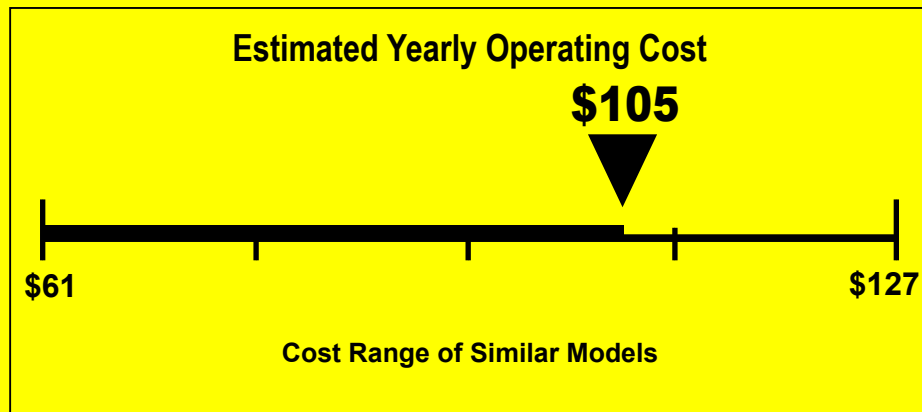

U.S. Government

Federal Law prohibits removal of this label before consumer purchase.

ENERGYGUIDE

Room Air Conditioner
Without Reverse Cycle
Without Louvered Sides

LG Electronics U.S.A., Inc.(LG)
Model LT1233CNR
Capacity : 11,500 BTUs

8.8

Energy Efficiency Ratio

Your cost will depend on your utility rates and use.

- Cost range based only on models of similar capacity without reverse cycle and without louvered sides.
- Estimated operating cost based on a 2007 national average electricity cost of 10.65 cents per kWh.
- For more information, visit www.ftc.gov/appliances.